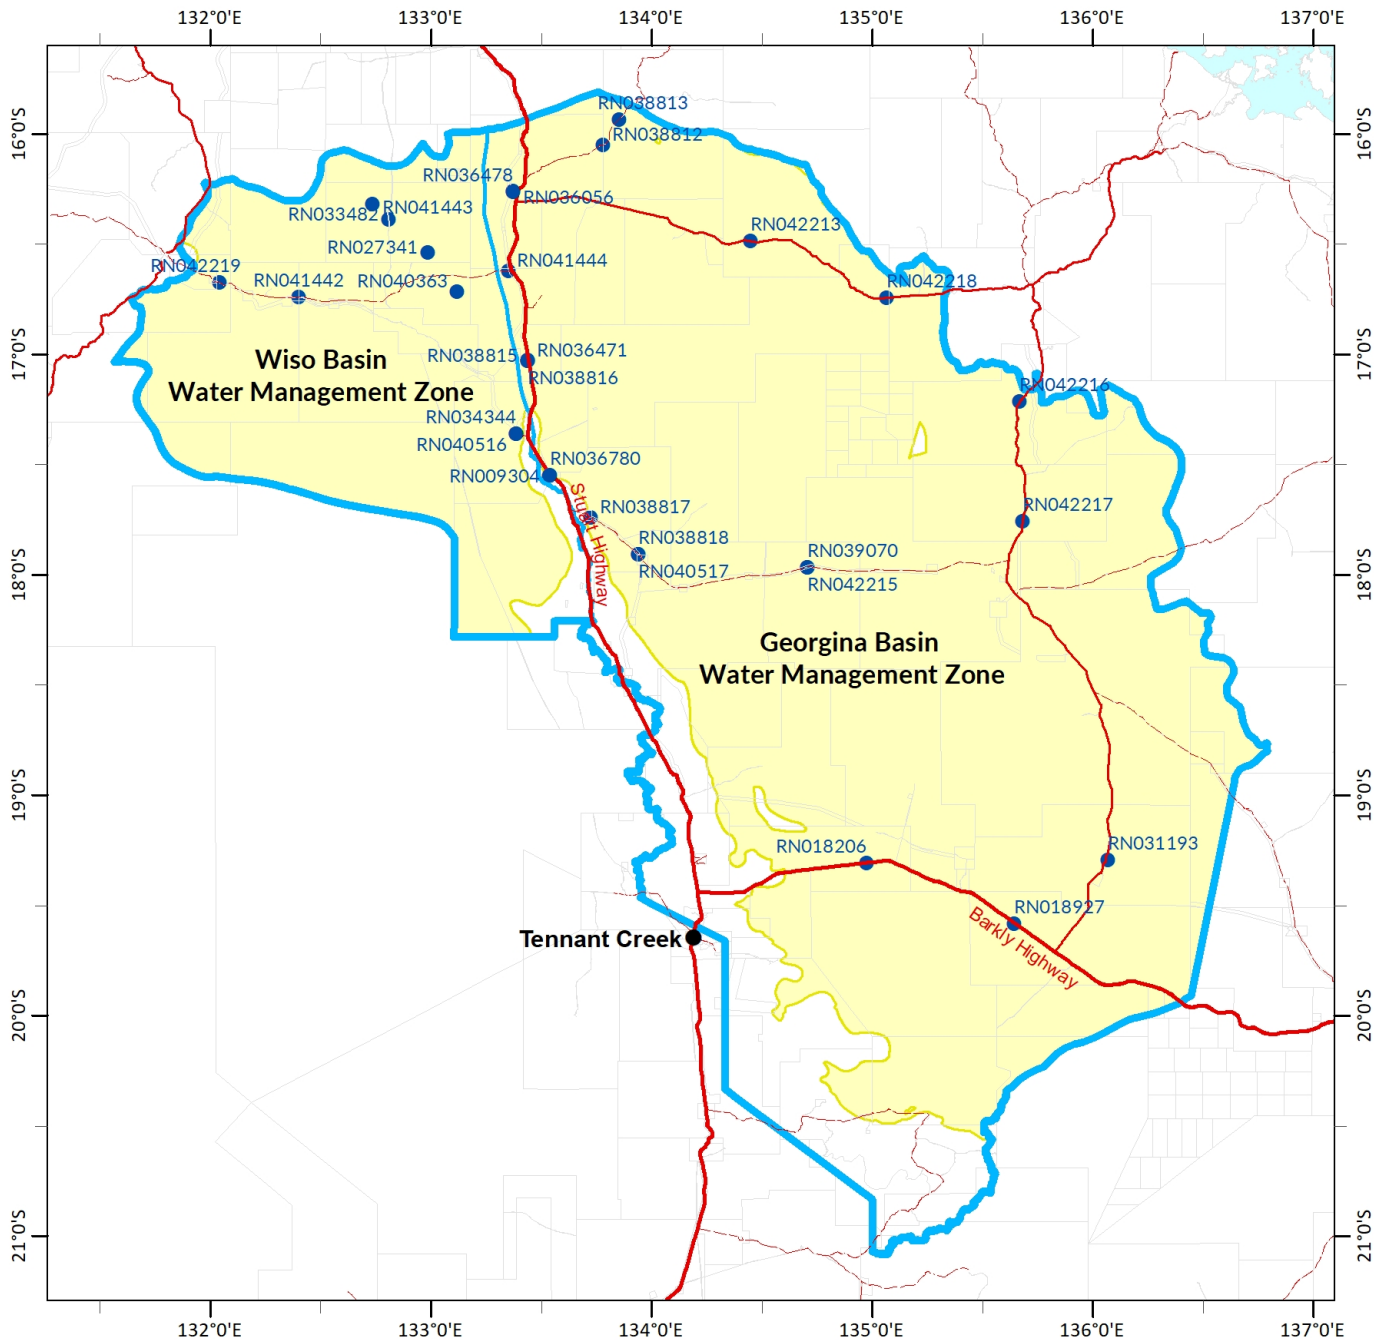

Georgina Wiso Water Monitoring Network

Legend

- Georgina Wiso Water Allocation Plan Area
- Groundwater Resource Managed by the Plan
- Monitoring Site**
- Groundwater

Horizontal Datum: GDA94
Geographic Projection (Latitude/Longitude)

Drawing Ref: GWIA2023ScD