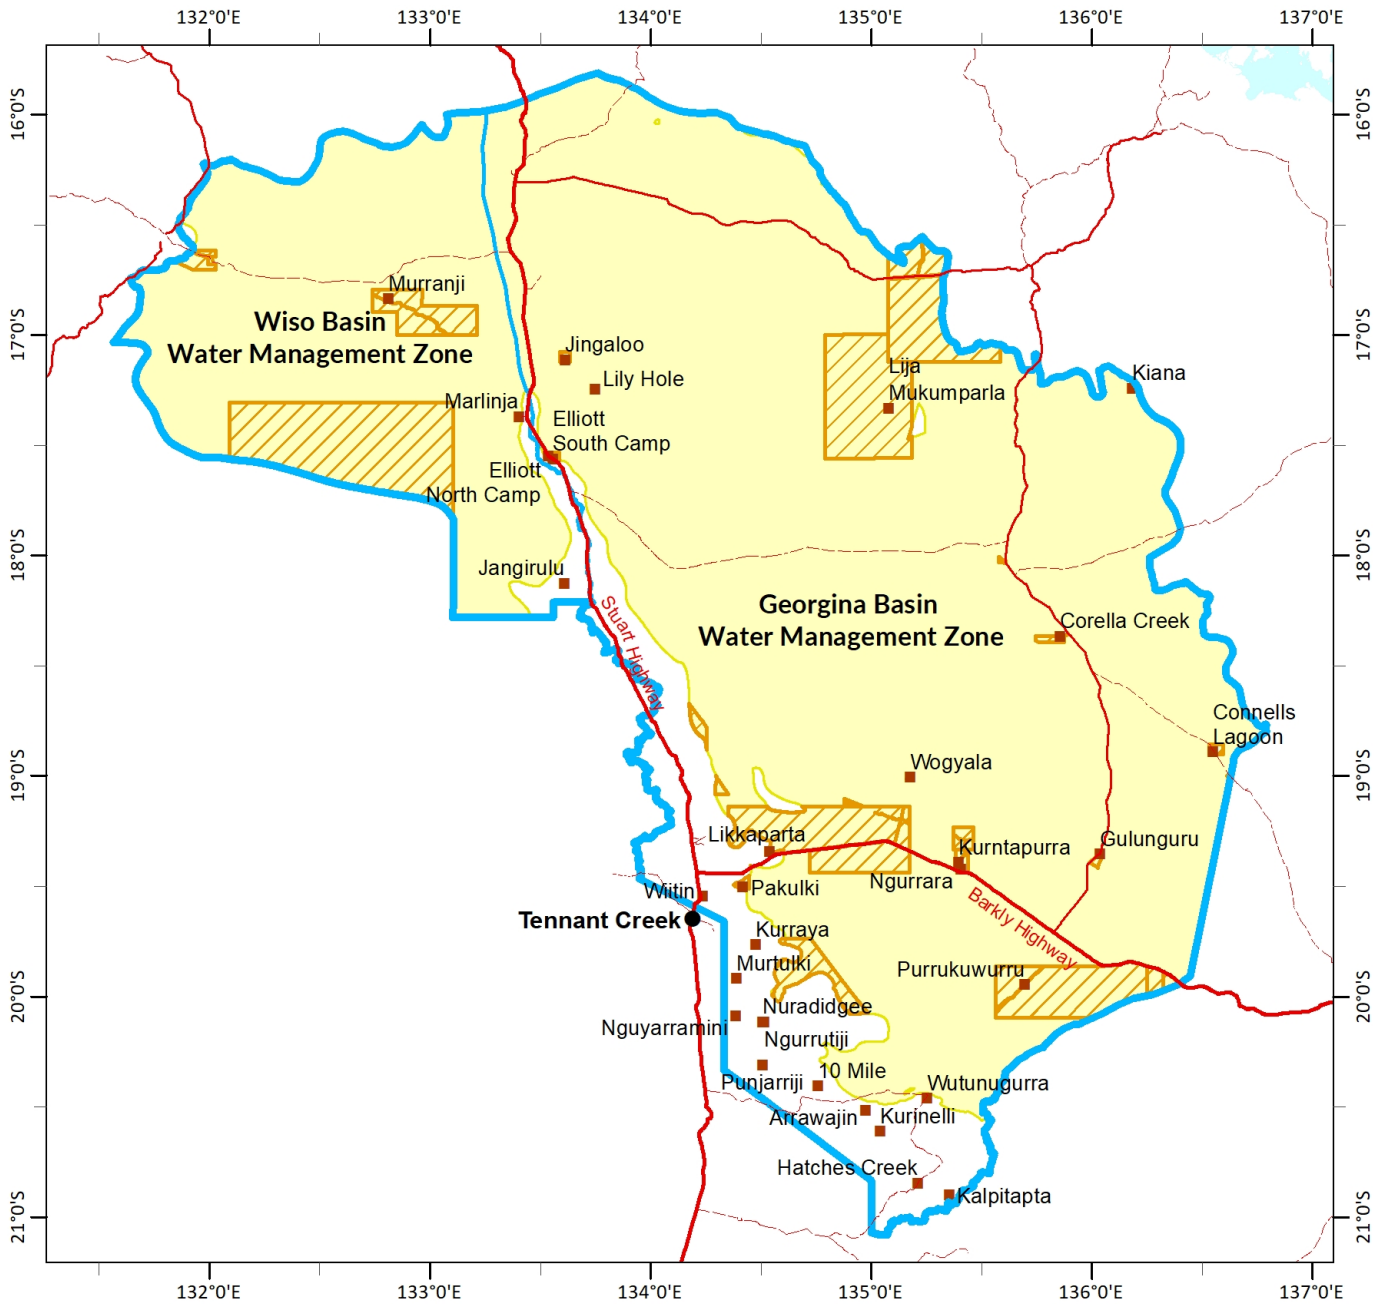

Georgina Wiso Designated Eligible Land for Aboriginal Water Reserve (AWR)

Legend

-  Georgina Wiso Water Allocation Plan Area
-  Groundwater Resource Managed by Plan
-  Eligible Land for AWR
-  Aboriginal Community

Horizontal Datum: GDA94
Geographic Projection (Latitude/Longitude)

Drawing Ref: GWP2023ScF