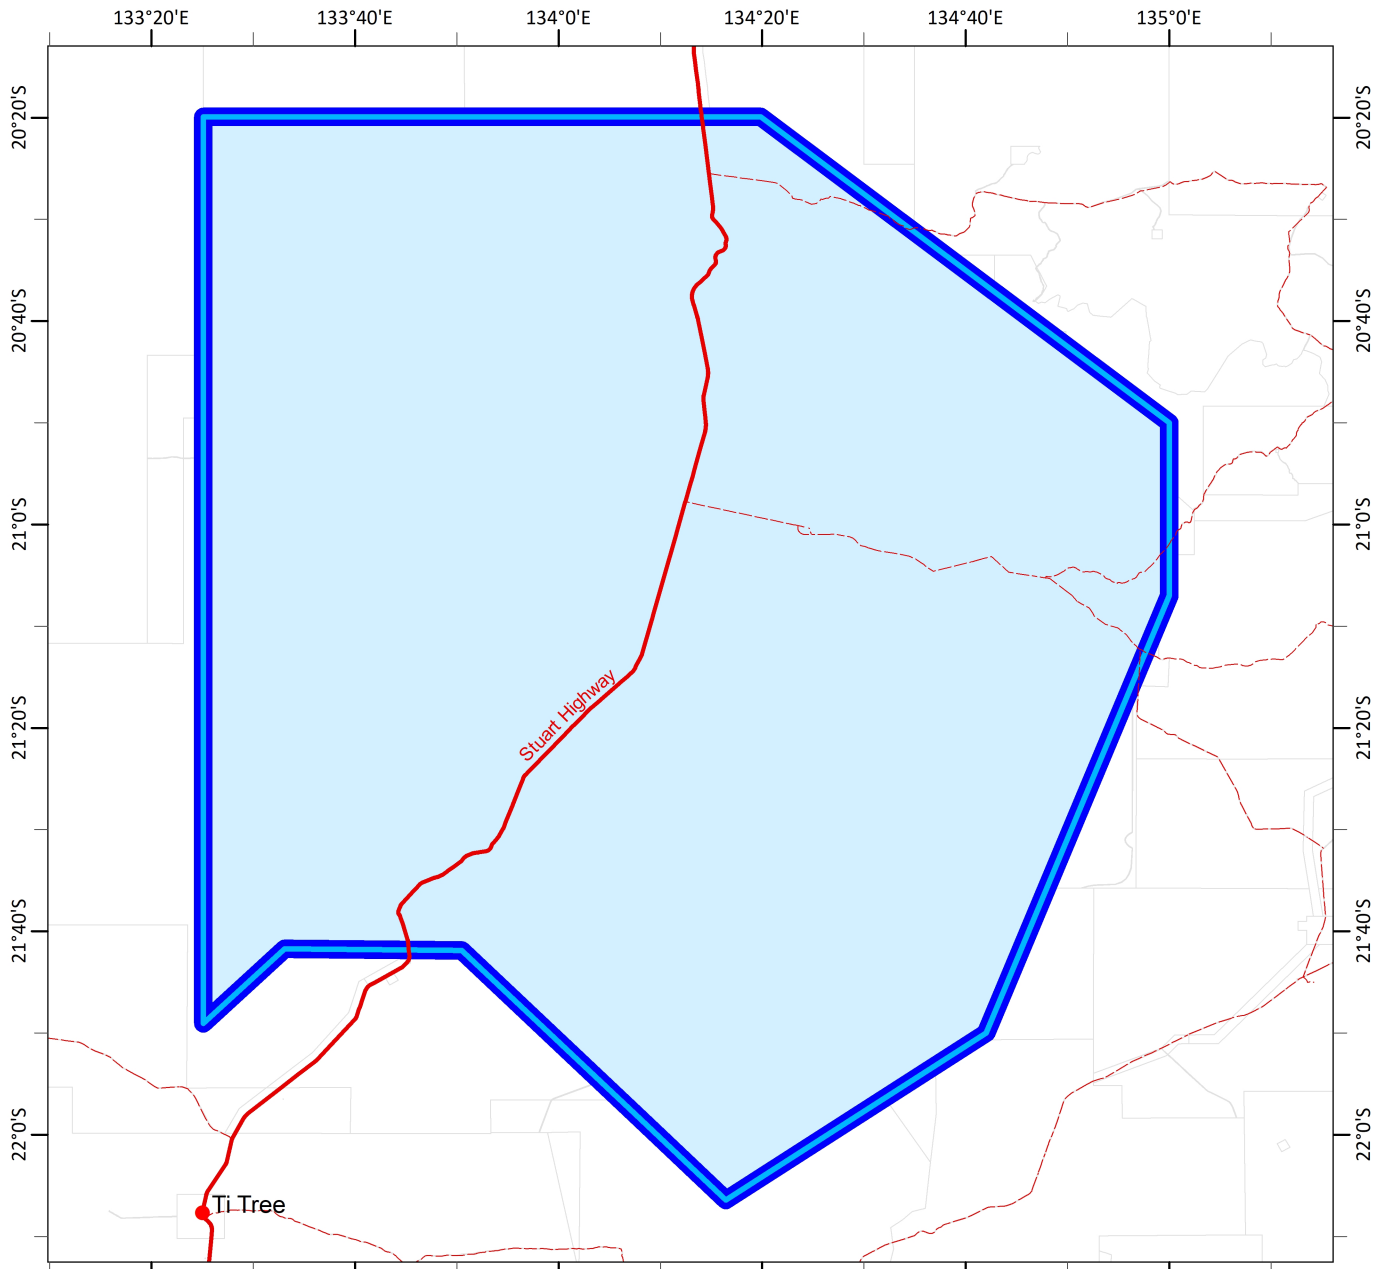

Western Davenport Water Control District

Legend

- Water Control District**
-  Western Davenport Water Control District
- Water Allocation Plan Area**
-  Western Davenport Plan Area

Horizontal Datum: GDA94
Geographic Projection (Latitude/Longitude)

Drawing Ref: WDP2023ScC