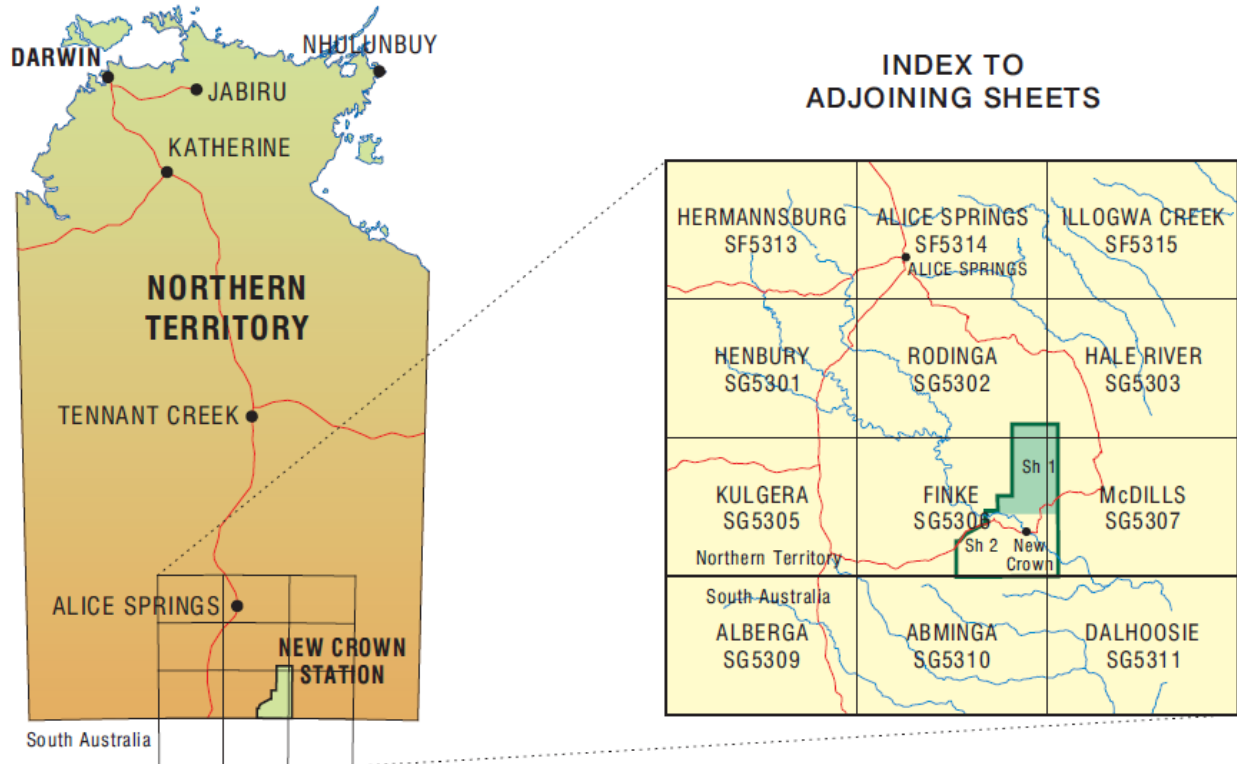

List of maps - Land Resources of New Crown Station

Spatial data details for this survey are described in the [Metadata](#) record.

Download the [Technical Report](#) from the Northern Territory Library.