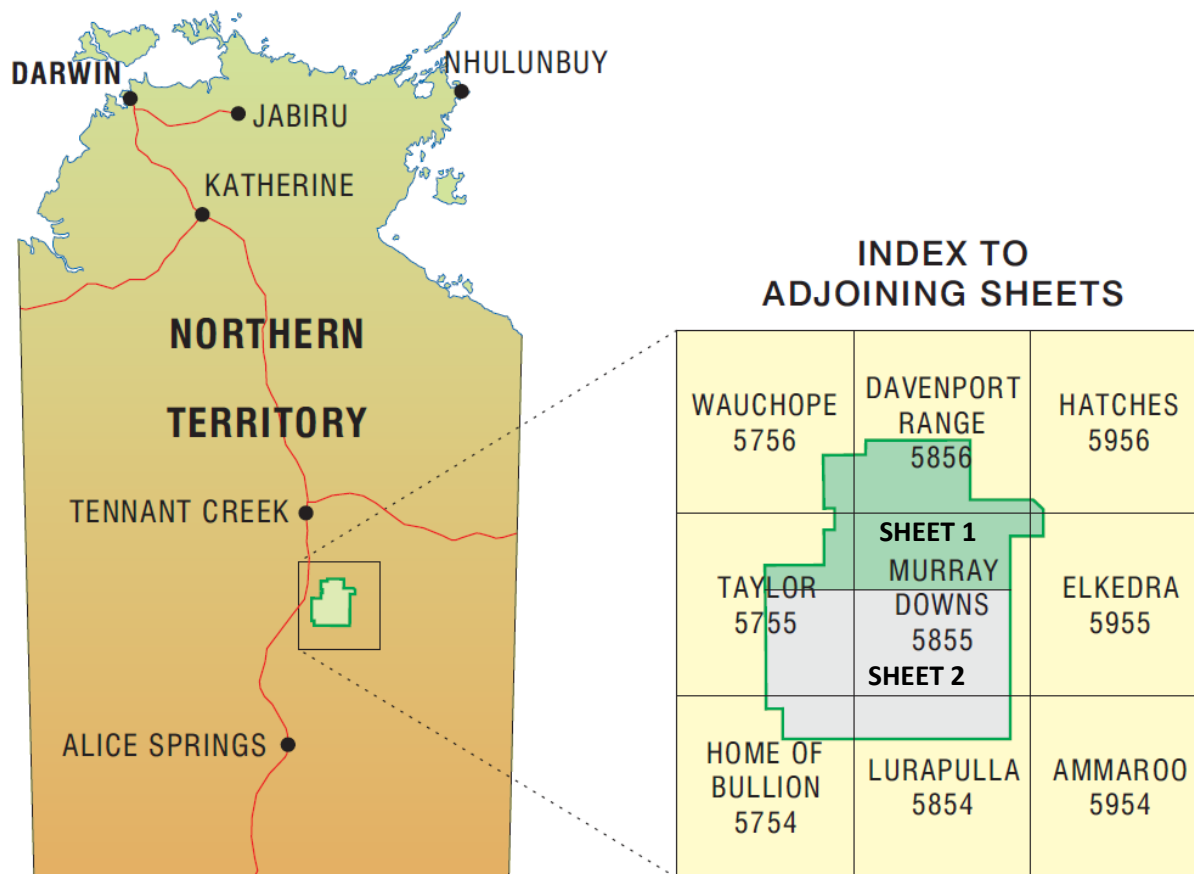

List of maps - Land Resources of Murray Downs Station

Spatial data details for this survey are described in the [Metadata](#) record.

Download the [Technical Report](#) from the Northern Territory Library.