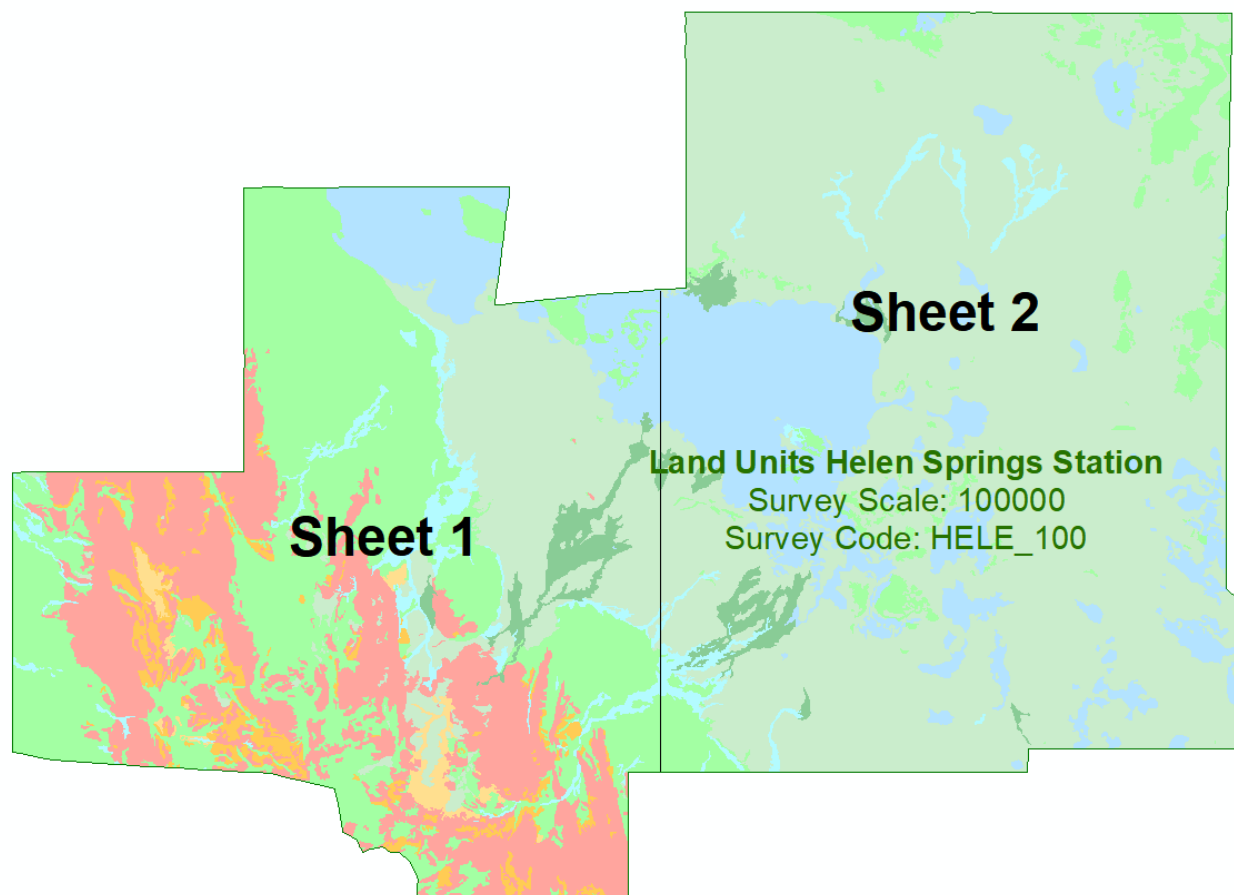

List of maps - Land Resources of Helen Springs Station

Spatial data details for this survey are described in the [Metadata](#) record.

Download the [Technical Report](#) from the Northern Territory Library.