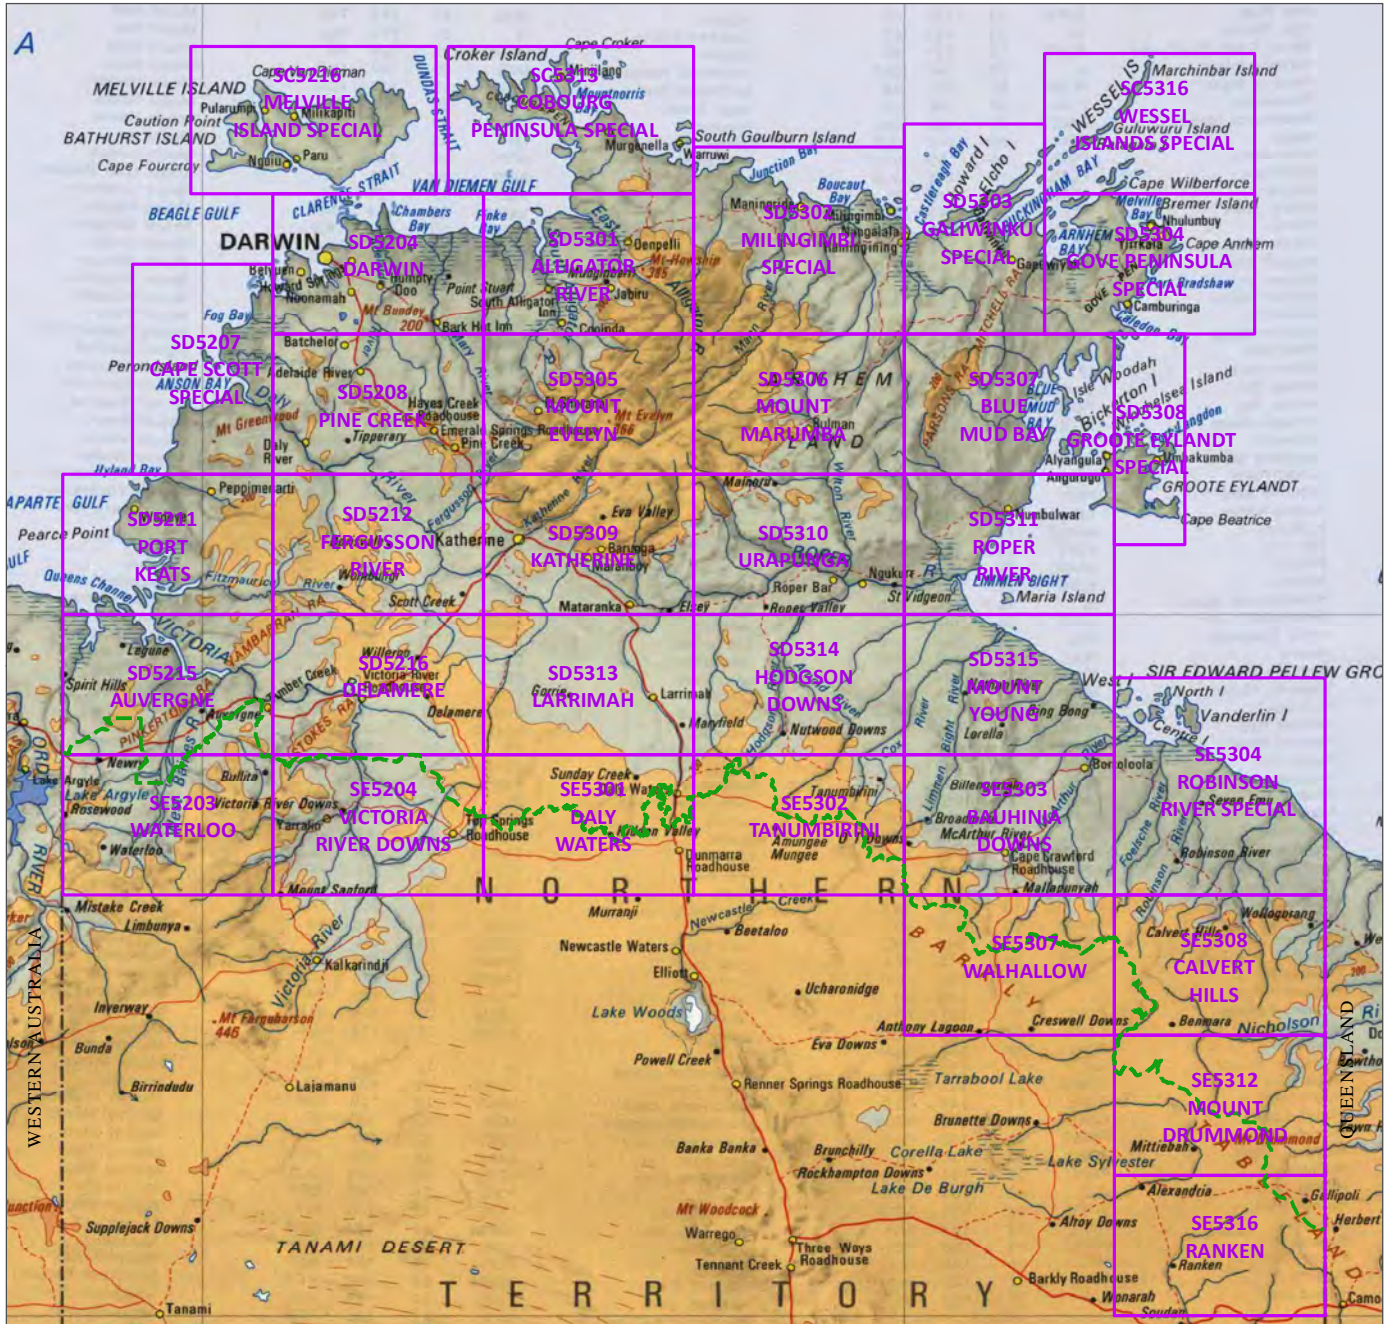

LAND SYSTEMS of the NORTHERN PART of the NORTHERN TERRITORY

1:250,000 Topographic Map Sheet Reference

Click on a Map Sheet to open the corresponding Land Systems Map.

For further information, please contact:

Land Assessment Unit
Department of Land Resource Management (DLRM)

Address: Goyder Centre, 25 Chung Wah Tce, Palmerston

Email: rangelands@nt.gov.au

Web: <http://www.lrm.nt.gov.au/soil>

NORTHERN LAND SYSTEM DESCRIPTIONS

Download either the complete **Technical Report** (18mb) or the **Summary of Land system Descriptions** (1.2mb) via the [Northern Territory Library](#).

View [Metadata](#) for land system spatial data details.

Maps created 5/12/2014
 Spatial Data and Mapping Unit, DLRM

DLRM Map Products are available for download via our web mapping application nrmaps.nt.gov.au