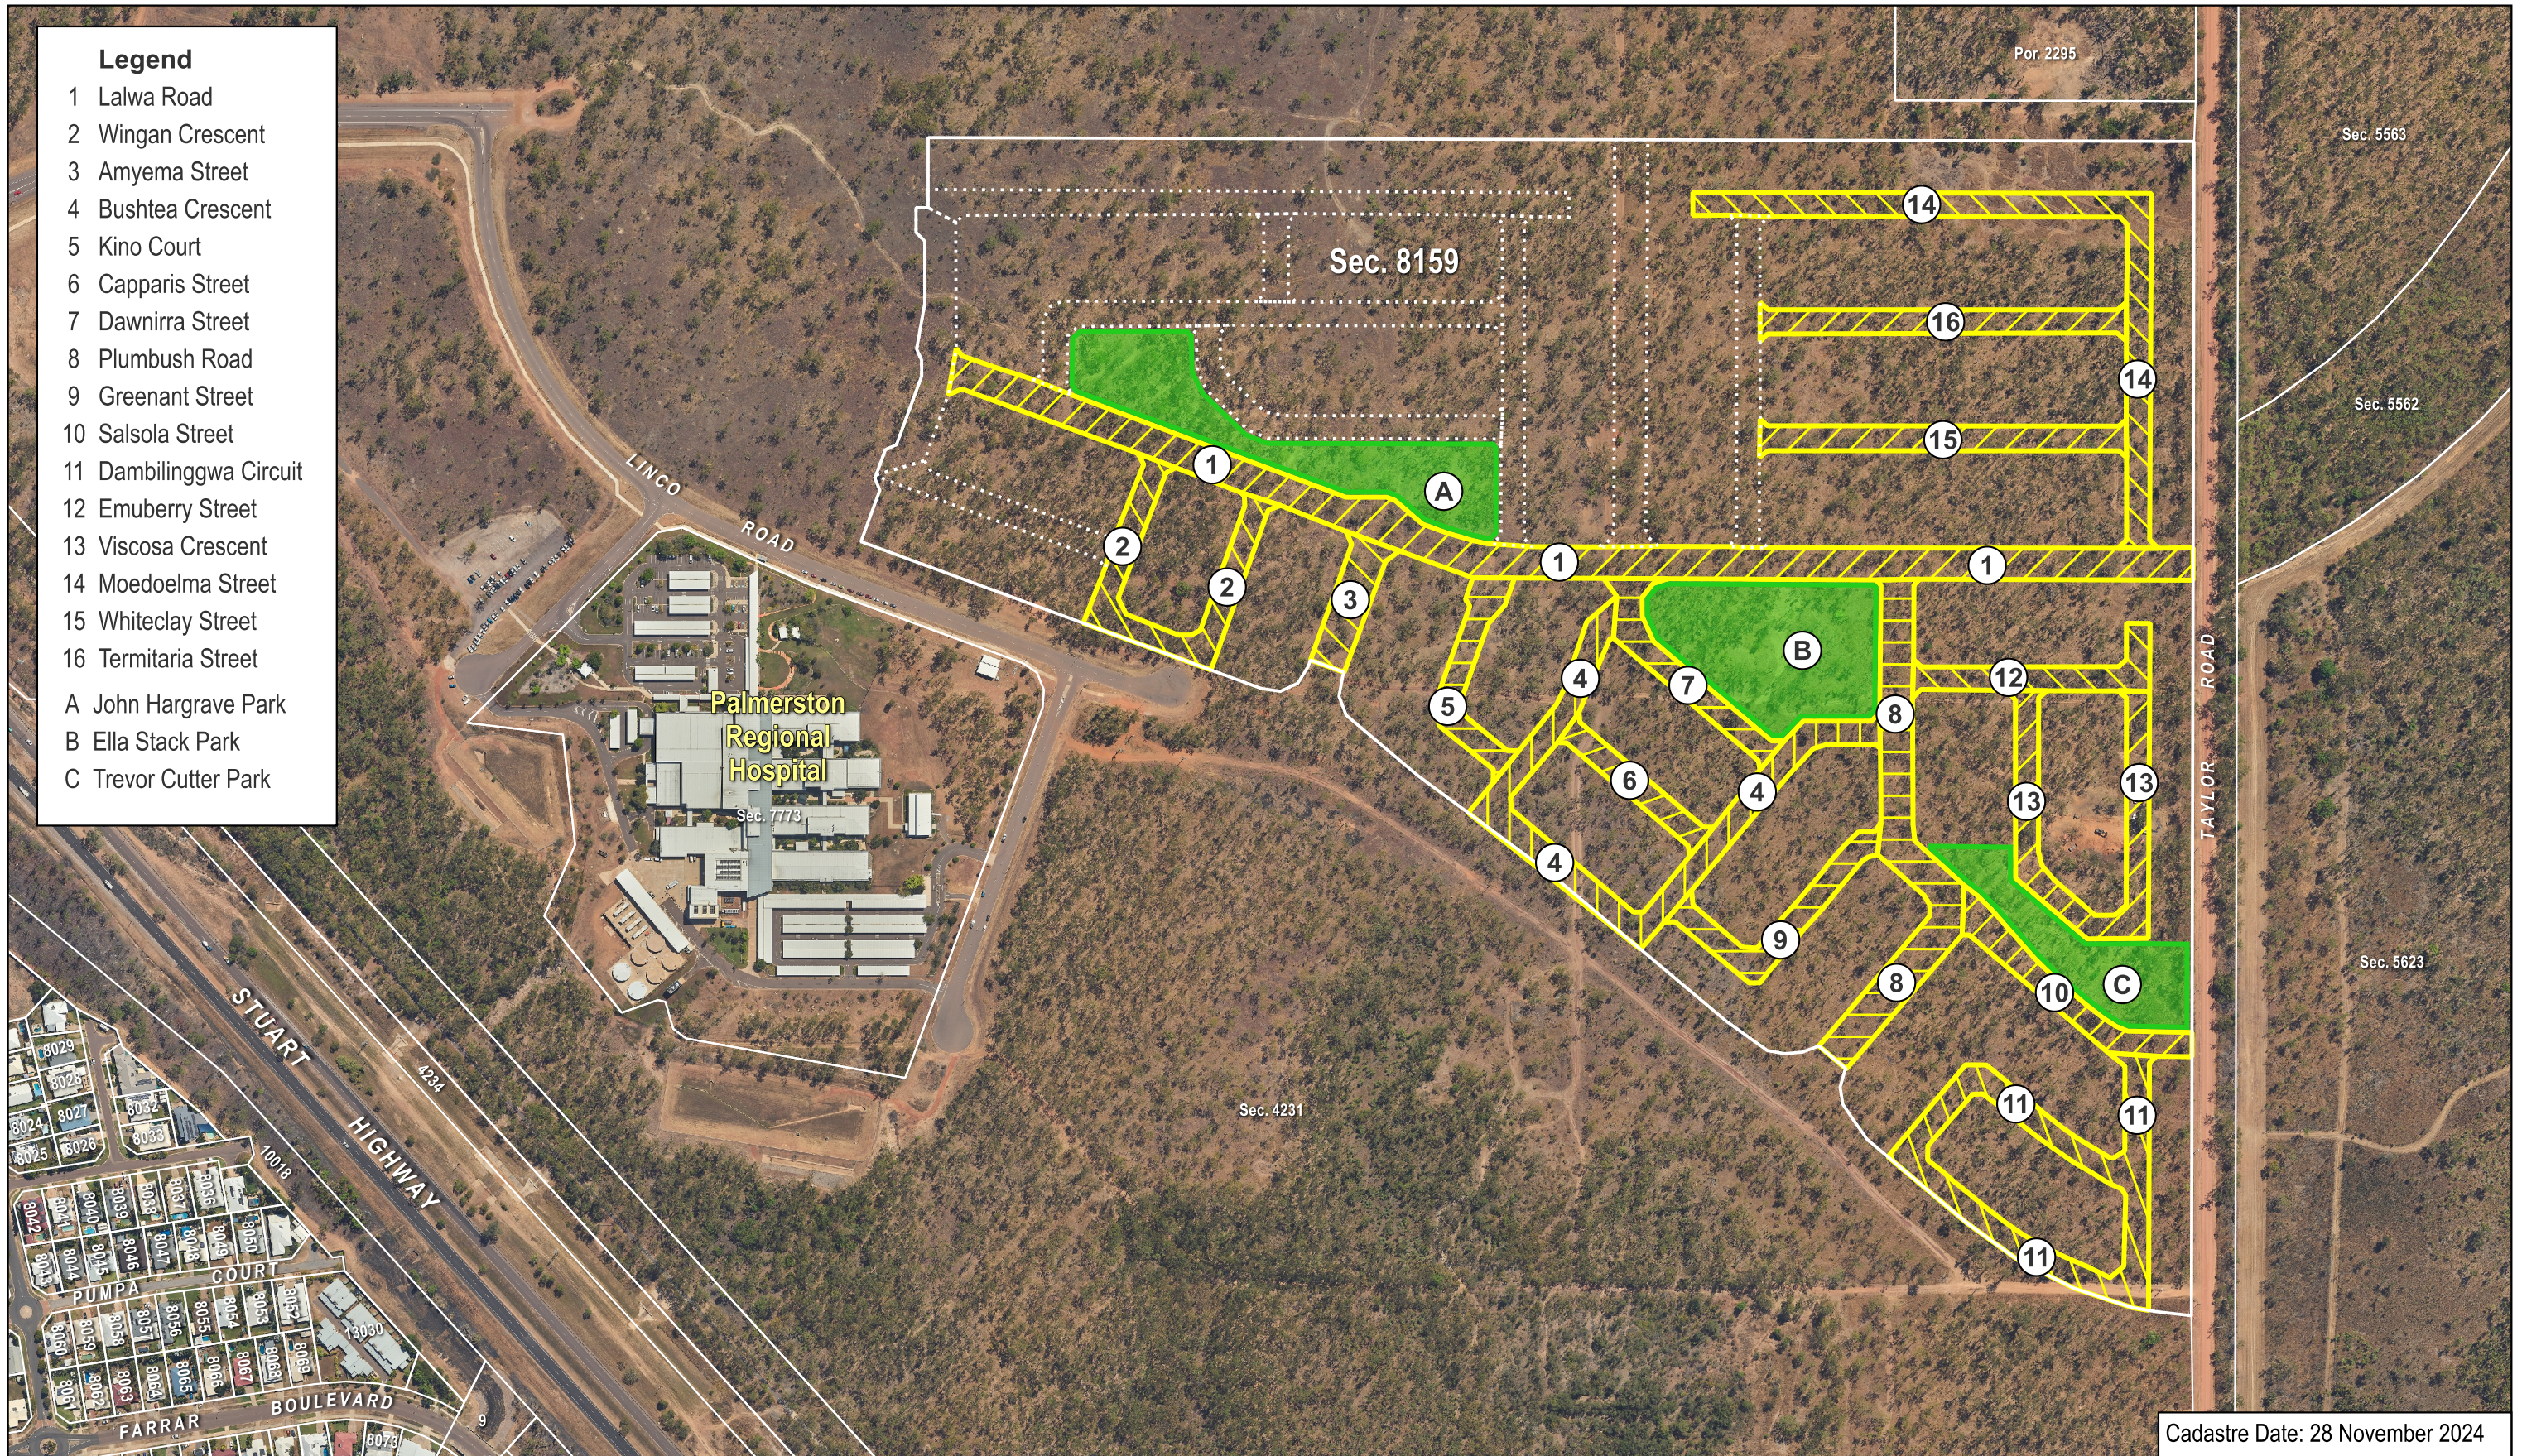

Legend

- 1 Lalwa Road
- 2 Wingan Crescent
- 3 Amyema Street
- 4 Bushtea Crescent
- 5 Kino Court
- 6 Cappariss Street
- 7 Dawnirra Street
- 8 Plumbush Road
- 9 Greenant Street
- 10 Salsola Street
- 11 Dambilingwa Circuit
- 12 Emuberry Street
- 13 Viscosa Crescent
- 14 Moedoelma Street
- 15 Whiteclay Street
- 16 Termitaria Street
- A John Hargrave Park
- B Ella Stack Park
- C Trevor Cutter Park

Cadastre Date: 28 November 2024

Naming of roads and parks – Holtze Section 8159 Hundred of Bagot

CERTIFIED CORRECT:

Robert Lih
SURVEYOR-GENERAL

3 December 2024
DATE

S2024/120