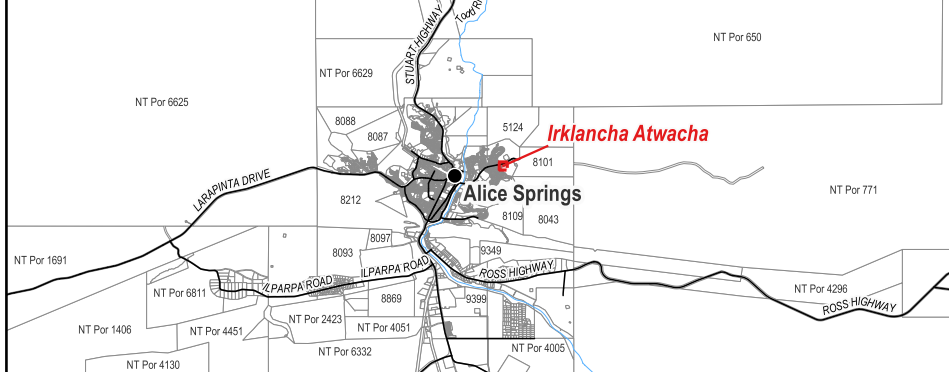

Point	Easting (m)	Northing (m)
1	388318	7379094

Locality Diagram (Not to Scale)

The Interim Alcohol Protected Area is depicted by Lot 11072(A).  
 Coordinates are based on MGA94 Zone 53 and have been derived from the Northern Territory Integrated Land Information System (ILIS) and are approximate.  
 Alternate names: Alice Springs Town Camp  
 The boundaries of the subject Interim Alcohol Protected Area are declared in accordance with Section 170A of the *Liquor Act 2019*.  
 Cadastre Date: 02/08/2023  
 Imagery Date: 2022

- Legend**
- Aboriginal Community
  - Cadastre
  - Interim Alcohol Protected Area

## Interim Alcohol Protected Area Irklancha Atwacha Town Camp