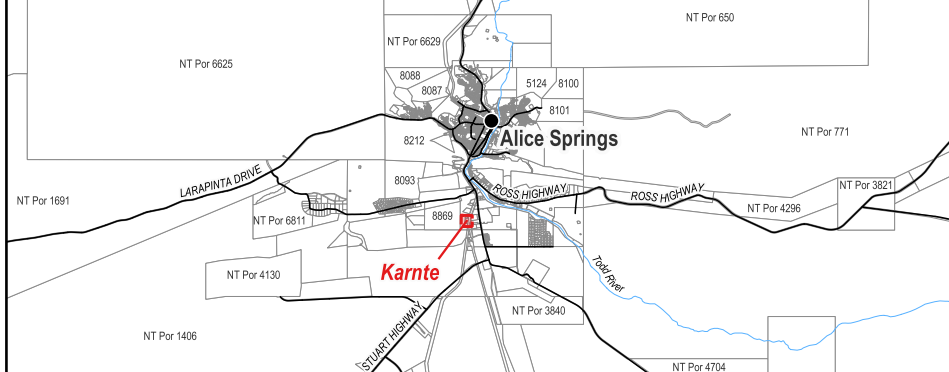

Locality Diagram (Not to Scale)

The Interim Alcohol Protected Area is defined by Lot 7850 as delineated on Approved Survey Plan S87/59.

Alternate names: Alice Springs Town Camp

The boundaries of the subject Interim Alcohol Protected Area are declared in accordance with Section 170A of the *Liquor Act 2019*.

Cadastre Date: 02/08/2023
Imagery Date: 2022

Legend

- Aboriginal Community
- Railways
- Cadastre
- Interim Alcohol Protected Area

Interim Alcohol Protected Area Karnte Town Camp

CERTIFIED CORRECT:

D. Deane