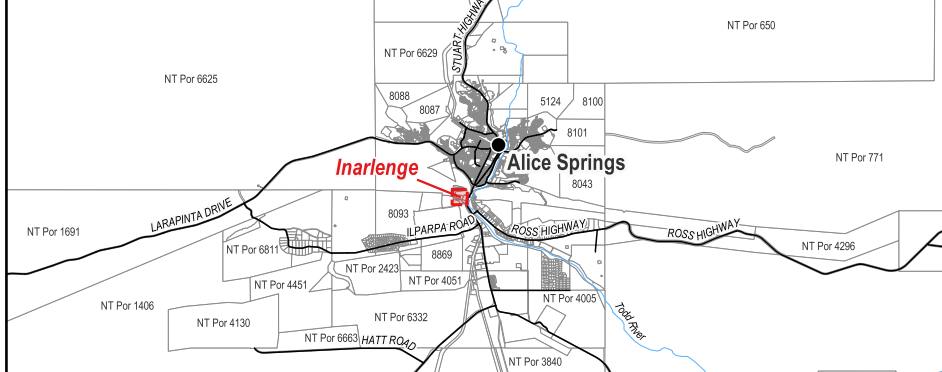

Locality Diagram (Not to Scale)

The Interim Alcohol Protected Area is defined by Lot 3701 as delineated on Approved Survey Plan S72/084.

Alternate names: Little Sisters

The boundaries of the subject Interim Alcohol Protected Area are declared in accordance with Section 170A of the *Liquor Act 2019*.

Cadastre Date: 02/08/2023
Imagery Date: 2022

Legend

- Aboriginal Community
- Railways
- Cadastre
- Interim Alcohol Protected Area

Interim Alcohol Protected Area Inarlenge Town Camp

CERTIFIED CORRECT:

Dee Dee