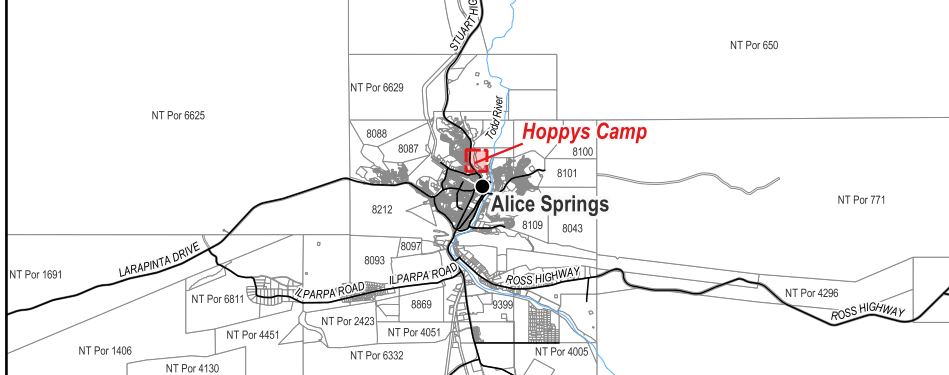

Locality Diagram (Not to Scale)

The Interim Alcohol Protected Area is defined by Lot 1733 as delineated on Approved Survey Plan S72/098.

Alternate names: Alice Springs Town Camp, Armitjira Camp, Hoppy's Camp, Lhenpa-Arne, Lhenpa-Artmeta, Ntalka Ulpaya

The boundaries of the subject Interim Alcohol Protected Area are declared in accordance with Section 170A of the *Liquor Act 2019*.

Cadastral Date: 02/08/2023  
Imagery Date: 2022

**Legend**

- Aboriginal Community
- Cadastre
- Interim Alcohol Protected Area

## Interim Alcohol Protected Area Hoppys Camp Town Camp

CERTIFIED CORRECT:  
*D. D. D.*  
DELEGATE OF THE SURVEYOR-GENERAL

03/08/2023  
DATE

S2023/319