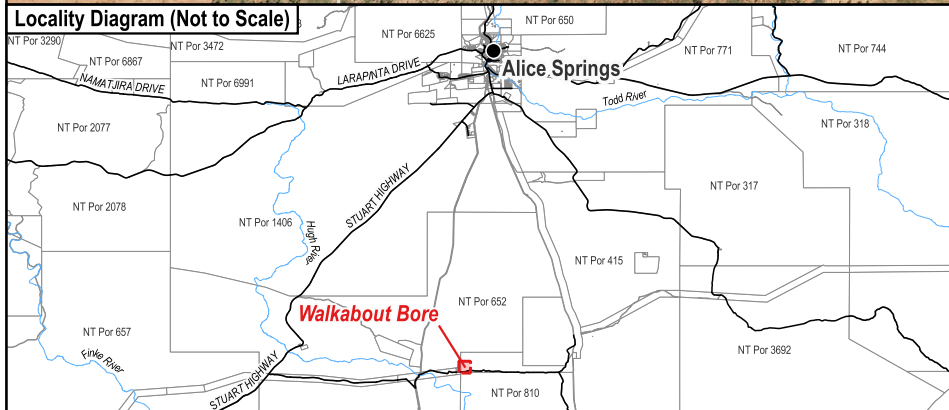

Point	Easting (m)	Northing (m)
1	381034	7303532

The Interim Alcohol Protected Area is depicted by NT Portion 8286(A).

Coordinates are based on MGA94 Zone 53 and have been derived from the Northern Territory Integrated Land Information System (ILIS) and are approximate.

Alternate names: Jack Kenny's Camp, Mpwelarre

The boundaries of the subject Interim Alcohol Protected Area are declared in accordance with Section 170A of the *Liquor Act 2019*.

Cadastral Date: 11/08/2023
Imagery Date: 2010

Legend

- Aboriginal Community
- Track
- Cadastre
- Interim Alcohol Protected Area

Interim Alcohol Protected Area Walkabout Bore Family Outstation