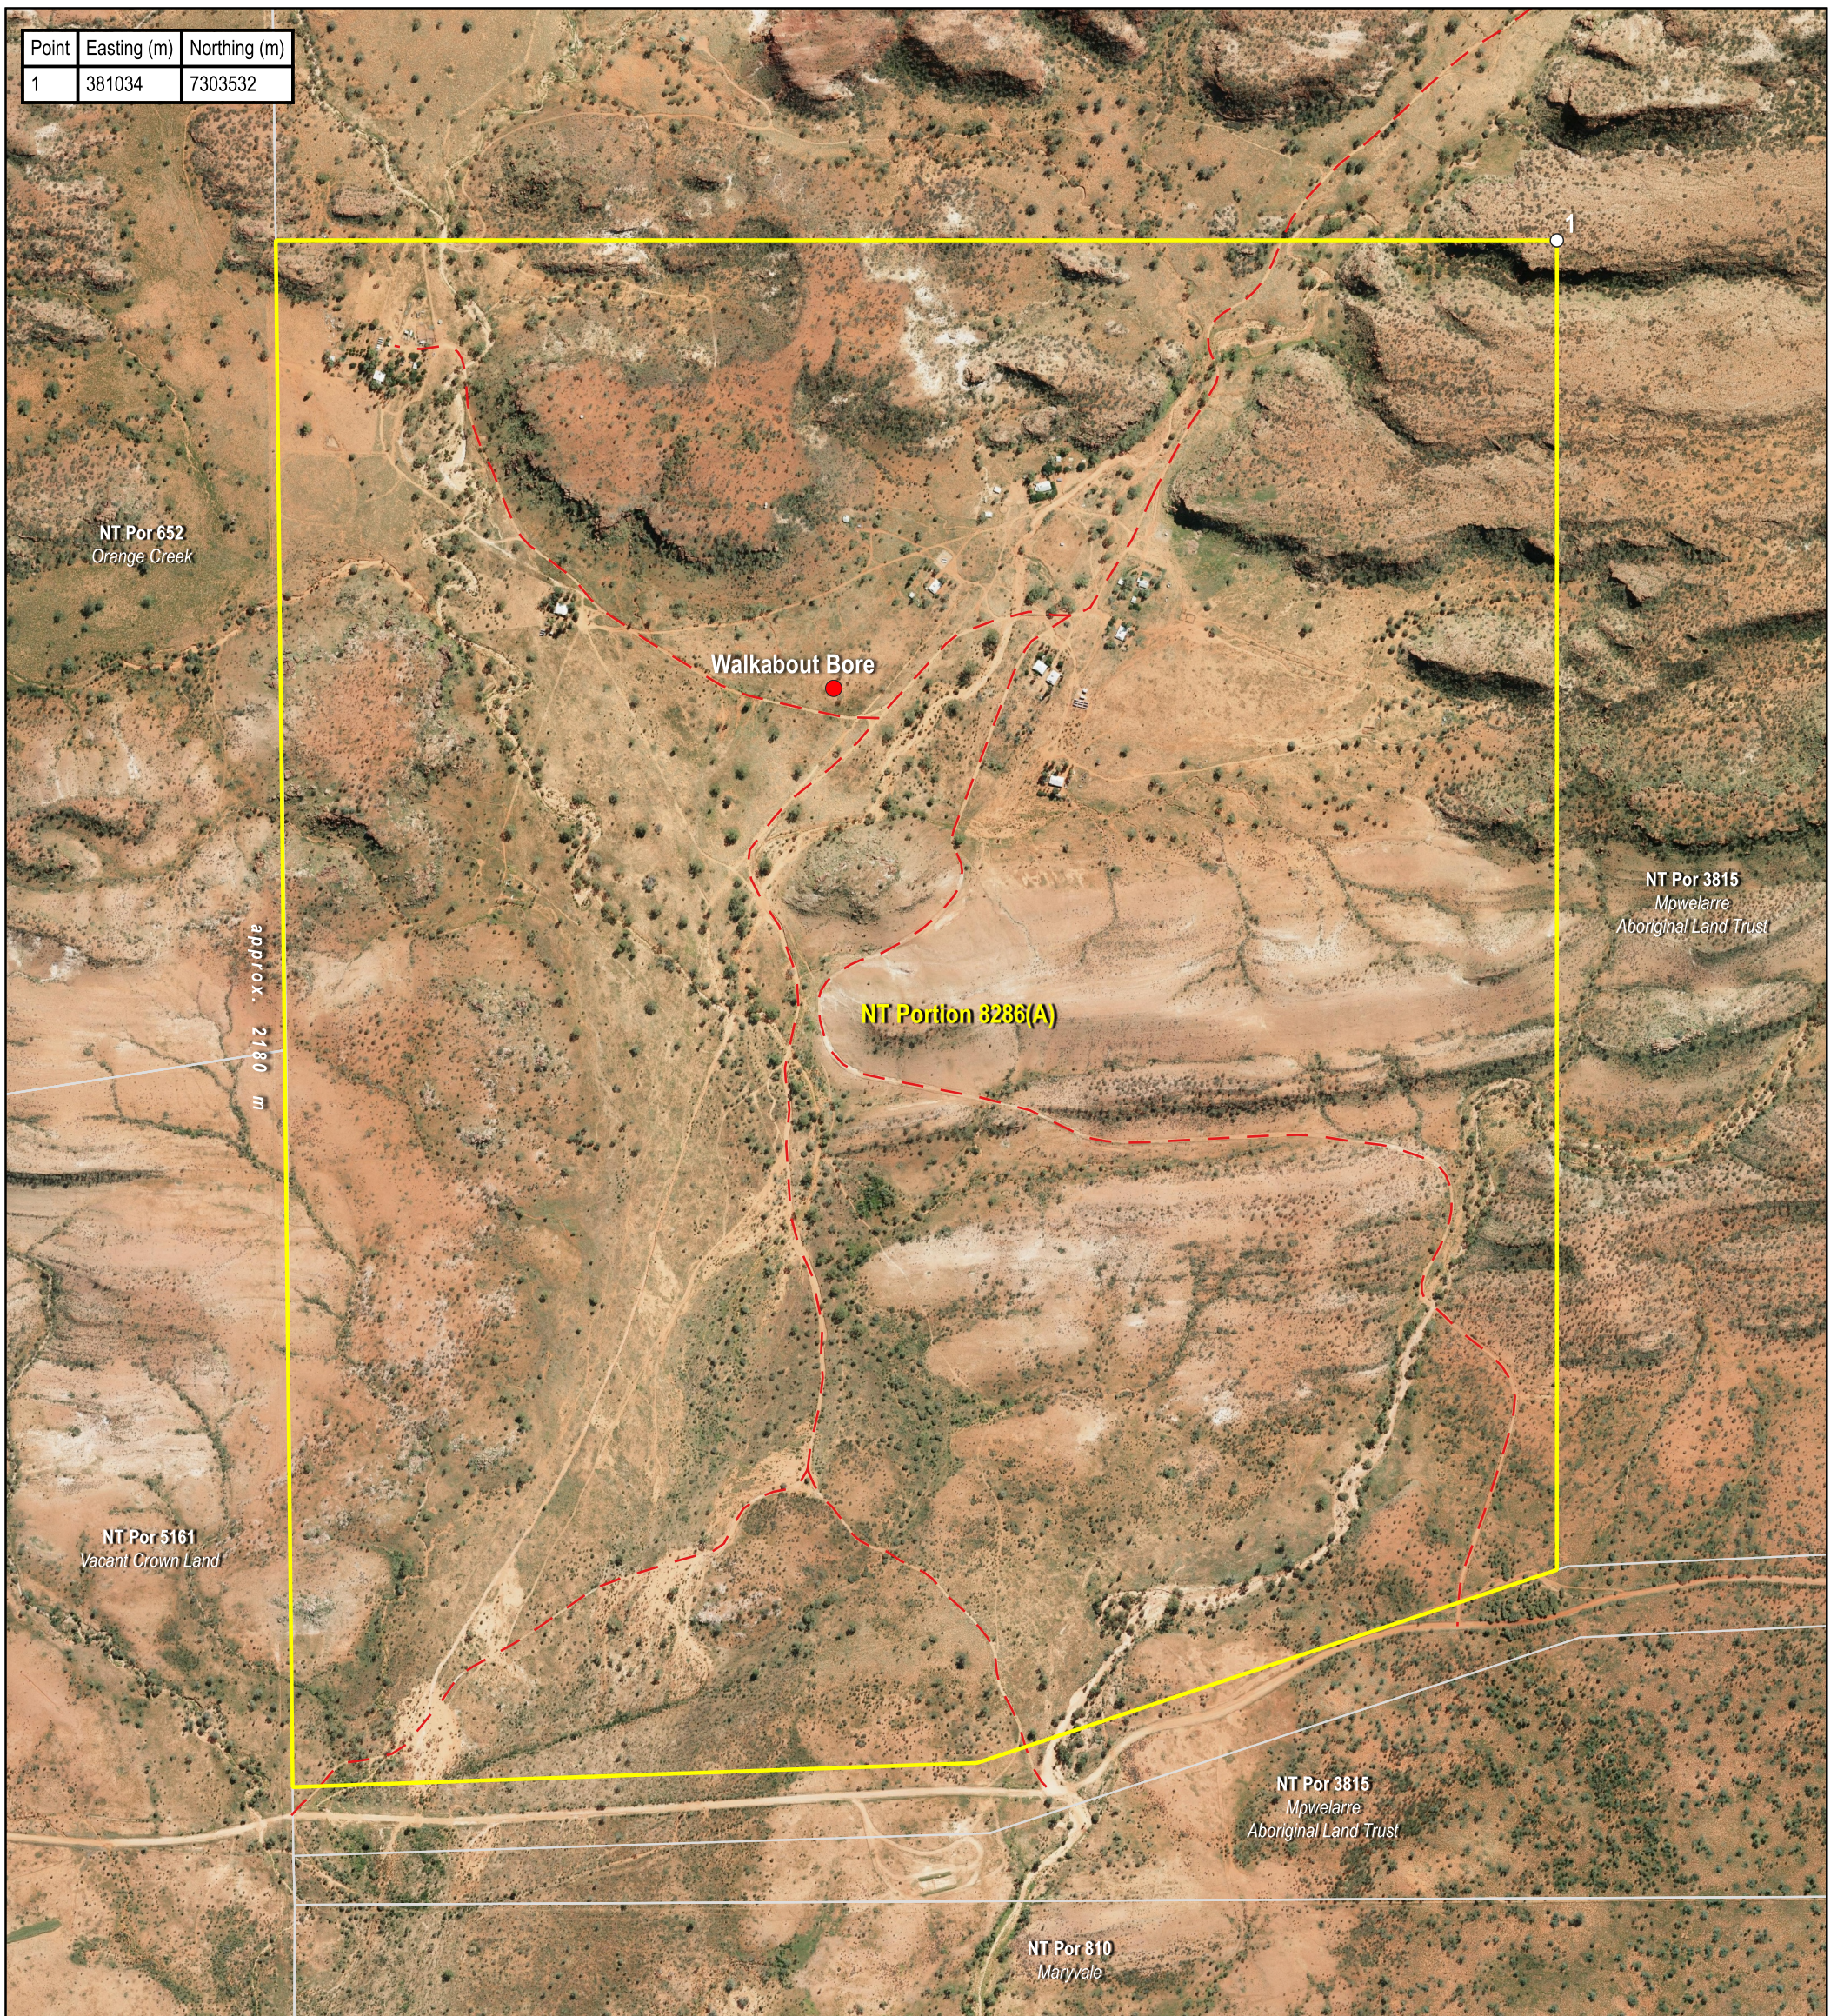

Point	Easting (m)	Northing (m)
1	381034	7303532

The Interim Alcohol Protected Area is depicted by NT Portion 8286(A).

Coordinates are based on MGA94 Zone 53 and have been derived from the Northern Territory Integrated Land Information System (ILIS) and are approximate.

Alternate names: Jack Kenny's Camp, Mpwelarre

The boundaries of the subject Interim Alcohol Protected Area are declared in accordance with Section 170A of the *Liquor Act 2019*.

Cadastral Date: 11/08/2023
Imagery Date: 2010

Legend

- Aboriginal Community
- Track
- Cadastre
- Interim Alcohol Protected Area

Interim Alcohol Protected Area Walkabout Bore Family Outstation