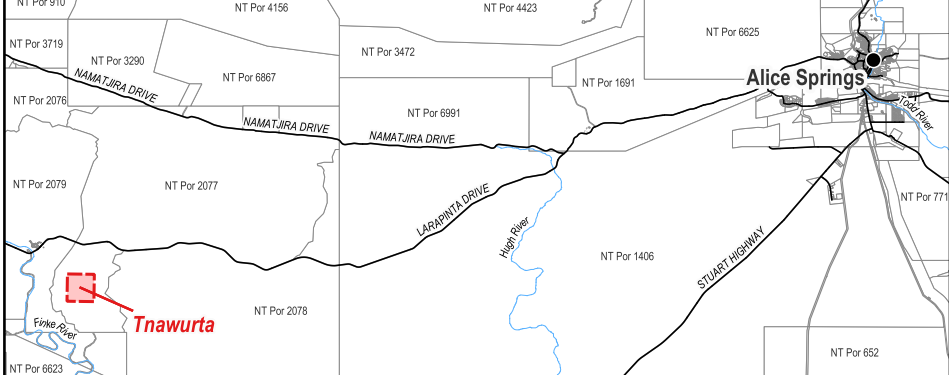

Locality Diagram (Not to Scale)

The Interim Alcohol Protected Area is centred around a coordinate (280099m E and 7344207m N) based on MGA94 Zone 53 and has a radius of 1000m.

Coordinates have been derived from the Northern Territory Integrated Land Information System (ILIS) and are approximate.

Alternate names: Kwatjinmarra, Tnawurta

The boundaries of the subject Interim Alcohol Protected Area are declared in accordance with Section 170A of the *Liquor Act 2019*.

Cadastre Date: 21/07/2023
Imagery Date: 2016

Legend

- Aboriginal Community
- - Track
- Cadastre
- Interim Alcohol Protected Area

**Interim Alcohol Protected Area
Tnawurta Family Outstation**

CERTIFIED CORRECT:

SURVEYOR-GENERAL

24/07/2023
DATE

S2023/222