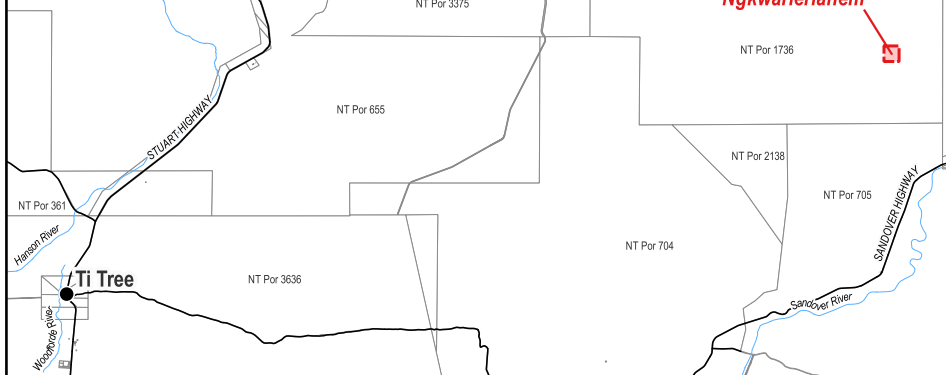

Locality Diagram (Not to Scale)

The Interim Alcohol Protected Area is centred around a coordinate (478399m E and 7597330m N) based on MGA94 Zone 53 and has a radius of 1000m.

Coordinates have been derived from the Northern Territory Integrated Land Information System (ILIS) and are approximate.

Alternate names: Ngkwarlalanima, Ngwalalanima

The boundaries of the subject Interim Alcohol Protected Area are declared in accordance with Section 170A of the *Liquor Act 2019*.

Cadastre Date: 20/07/2023  
Imagery Date: 2012

**Legend**

- Aboriginal Community
- Track
- Cadastre
- Interim Alcohol Protected Area