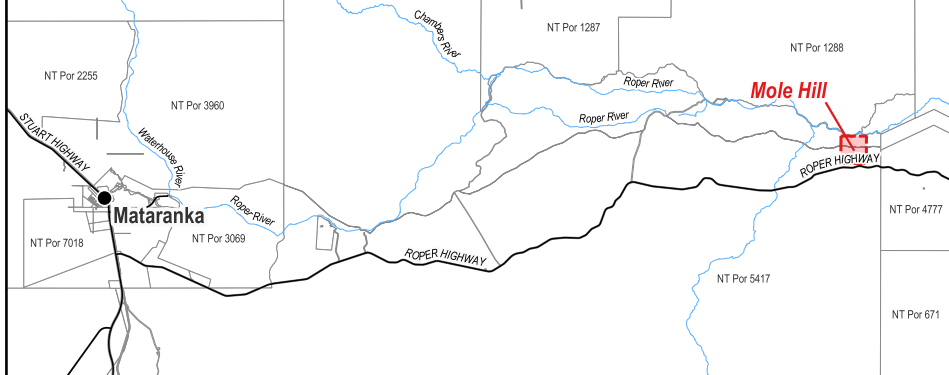

Locality Diagram (Not to Scale)

The Interim Alcohol Protected Area is centred around a coordinate (374462m E and 8355172m N) based on MGA94 Zone 53 and has a radius of 1000m.

Coordinates have been derived from the Northern Territory Integrated Land Information System (ILIS) and are approximate.

Alternate names: Goondbuuron

The boundaries of the subject Interim Alcohol Protected Area are declared in accordance with Section 170A of the *Liquor Act 2019*.

Cadastre Date: 18/07/2023
Imagery Date: 2013

Legend

- Aboriginal Community
- - Track
- Cadastre
- Interim Alcohol Protected Area

Interim Alcohol Protected Area Mole Hill Family Outstation

CERTIFIED CORRECT:

SURVEYOR-GENERAL

19/07/2023
DATE

S2023/178