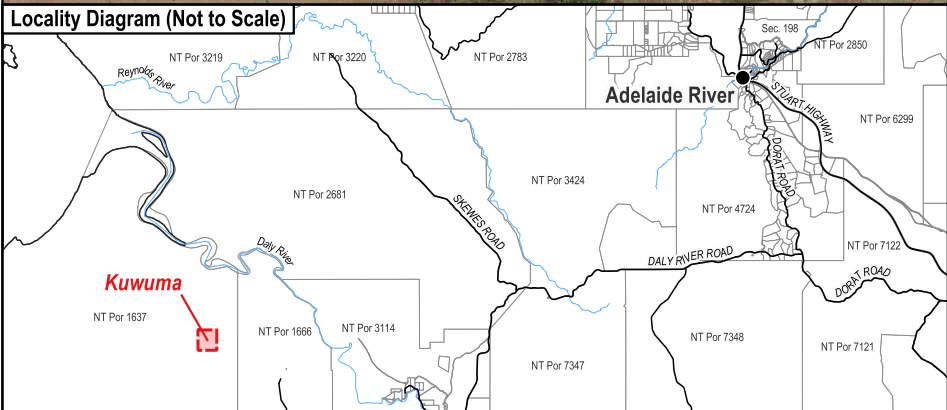

NT Por 1637
Daly River/Port
Keats Aboriginal
Land Trust

NT Portion 8183(A)
Kuwuma

Locality Diagram (Not to Scale)

The Interim Alcohol Protected Area is centred around a coordinate (648204m E and 8496310m N) based on MGA94 Zone 52 and has a radius of 1000m.

Coordinates have been derived from the Northern Territory Integrated Land Information System (ILIS) and are approximate.

Alternate names: Djudin, Kuama, Kwarma

The boundaries of the subject Interim Alcohol Protected Area are declared in accordance with Section 170A of the *Liquor Act 2019*.

Cadastral Date: 12/07/2023
Imagery Date: 2010

Legend

- Aboriginal Community
- Track
- Cadastre
- Interim Alcohol Protected Area

**Interim Alcohol Protected Area
Kuwuma Family Outstation**

CERTIFIED CORRECT: