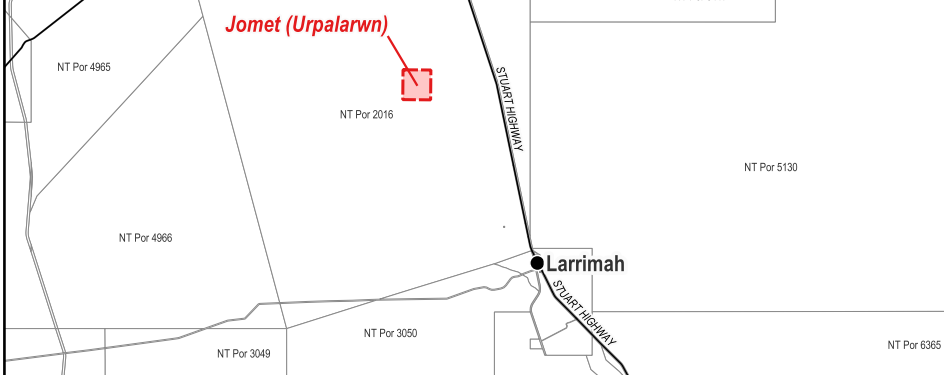

Locality Diagram (Not to Scale)

The Interim Alcohol Protected Area is centred around a coordinate (297339m E and 8294255m N) based on MGA94 Zone 53 and has a radius of 1000m.

Coordinates have been derived from the Northern Territory Integrated Land Information System (ILIS) and are approximate.

Alternate names: Birdum, Gorrie, Jomet, No 1 Bore, Urpalarwn, Wubalawan

The boundaries of the subject Interim Alcohol Protected Area are declared in accordance with Section 170A of the *Liquor Act 2019*.

## Interim Alcohol Protected Area