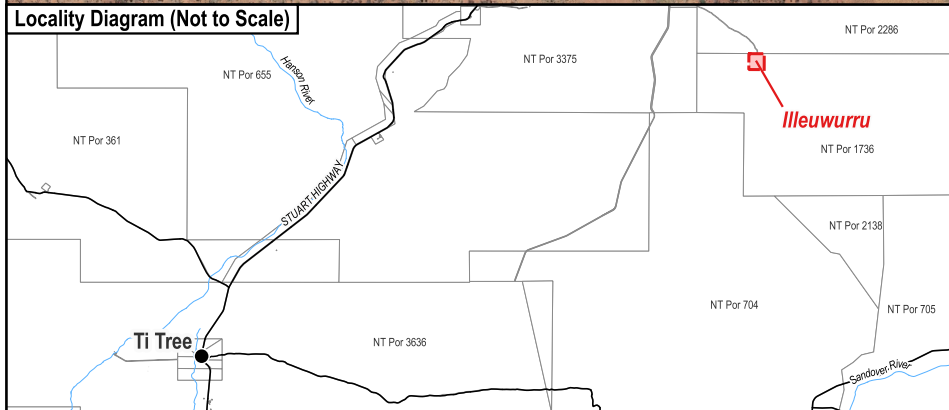

Locality Diagram (Not to Scale)

The Interim Alcohol Protected Area is centred around a coordinate (437289m E and 7610314m N) based on MGA94 Zone 53 and has a radius of 1000m.

Coordinates have been derived from the Northern Territory Integrated Land Information System (ILIS) and are approximate.

Alternate names: Illuraharra

The boundaries of the subject Interim Alcohol Protected Area are declared in accordance with Section 170A of the *Liquor Act 2019*.

Cadastre Date: 12/07/2023  
Imagery Date: 2010

**Legend**

- Aboriginal Community
- Track
- Cadastre
- Interim Alcohol Protected Area

## Interim Alcohol Protected Area Illuwwurru Family Outstation

CERTIFIED CORRECT:

SURVEYOR-GENERAL

13/07/2023  
DATE

**S2023/142**