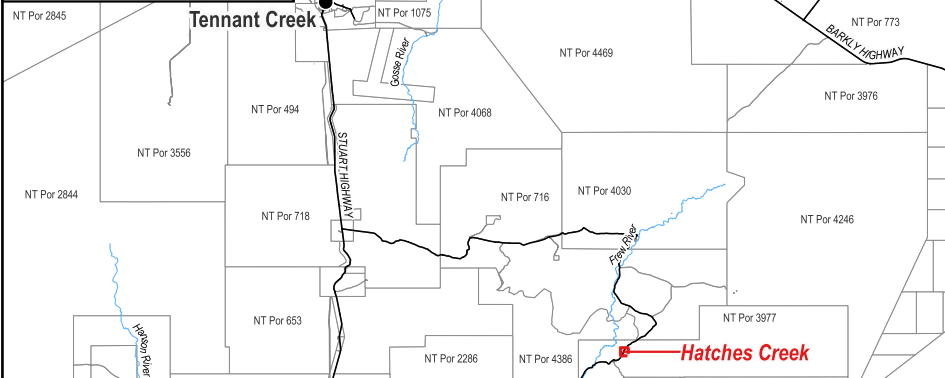

NT Por 3977  
Anurrete Aboriginal  
Land Trust

Hatches Creek  
NT Portion 8161(A)

NT Por 3977  
Anurrete Aboriginal  
Land Trust

**Locality Diagram (Not to Scale)**

The Interim Alcohol Protected Area is centred around a coordinate (522210m E and 7694874m N) based on MGA94 Zone 53 and has a radius of 1000m.

Coordinates have been derived from the Northern Territory Integrated Land Information System (ILIS) and are approximate.

The boundaries of the subject Interim Alcohol Protected Area are declared in accordance with Section 170A of the *Liquor Act 2019*.

Cadastral Date: 12/07/2023  
Imagery Date: 2010

**Legend**

- Aboriginal Community
- Track
- Cadastre
- Interim Alcohol Protected Area

**Interim Alcohol Protected Area  
Hatches Creek Family Outstation**

CERTIFIED CORRECT: