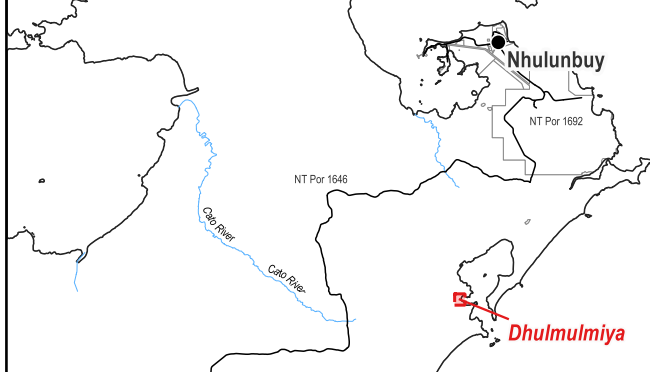

Locality Diagram (Not to Scale)

The Interim Alcohol Protected Area is centred around a coordinate (687470m E and 8614469m N) based on MGA94 Zone 53 and has a radius of 500m.

Coordinates have been derived from the Northern Territory Integrated Land Information System (ILIS) and are approximate.