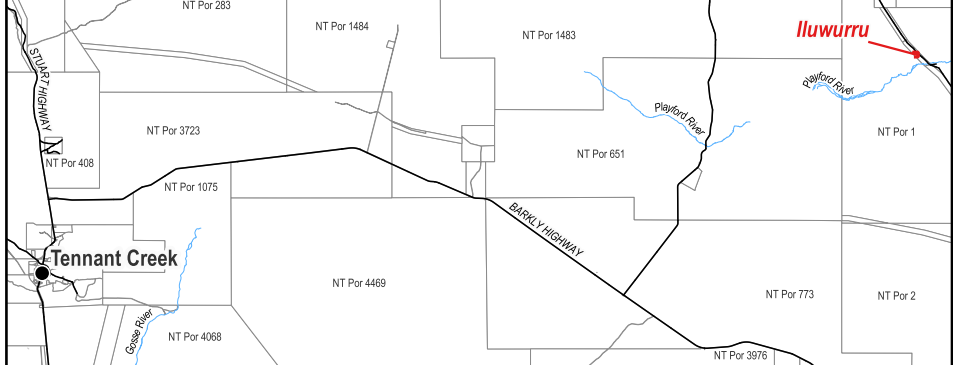

NT Por 3825
Gulgunnorr
Aboriginal Land
Trust

NT Por 3825
Gulgunnorr
Aboriginal Land
Trust

Iluwurru
NT Portion 8097(A)

NT Por 1
Alexandria

Locality Diagram (Not to Scale)

The Interim Alcohol Protected Area is centred around a coordinate (673651m E and 7894792m N) based on MGA94 Zone 53 and has a radius of 450m.

Coordinates have been derived from the Northern Territory Integrated Land Information System (ILIS) and are approximate.

Alternate names: Alexandria

The boundaries of the subject Interim Alcohol Protected Area are declared in accordance with Section 170A of the *Liquor Act 2019*.

Cadastral Date: 14/07/2023
Imagery Date: 2011

Legend

- Aboriginal Community
- Track
- Cadastre
- Interim Alcohol Protected Area

NORTHERN TERRITORY GOVERNMENT
Department of Infrastructure, Planning and Logistics